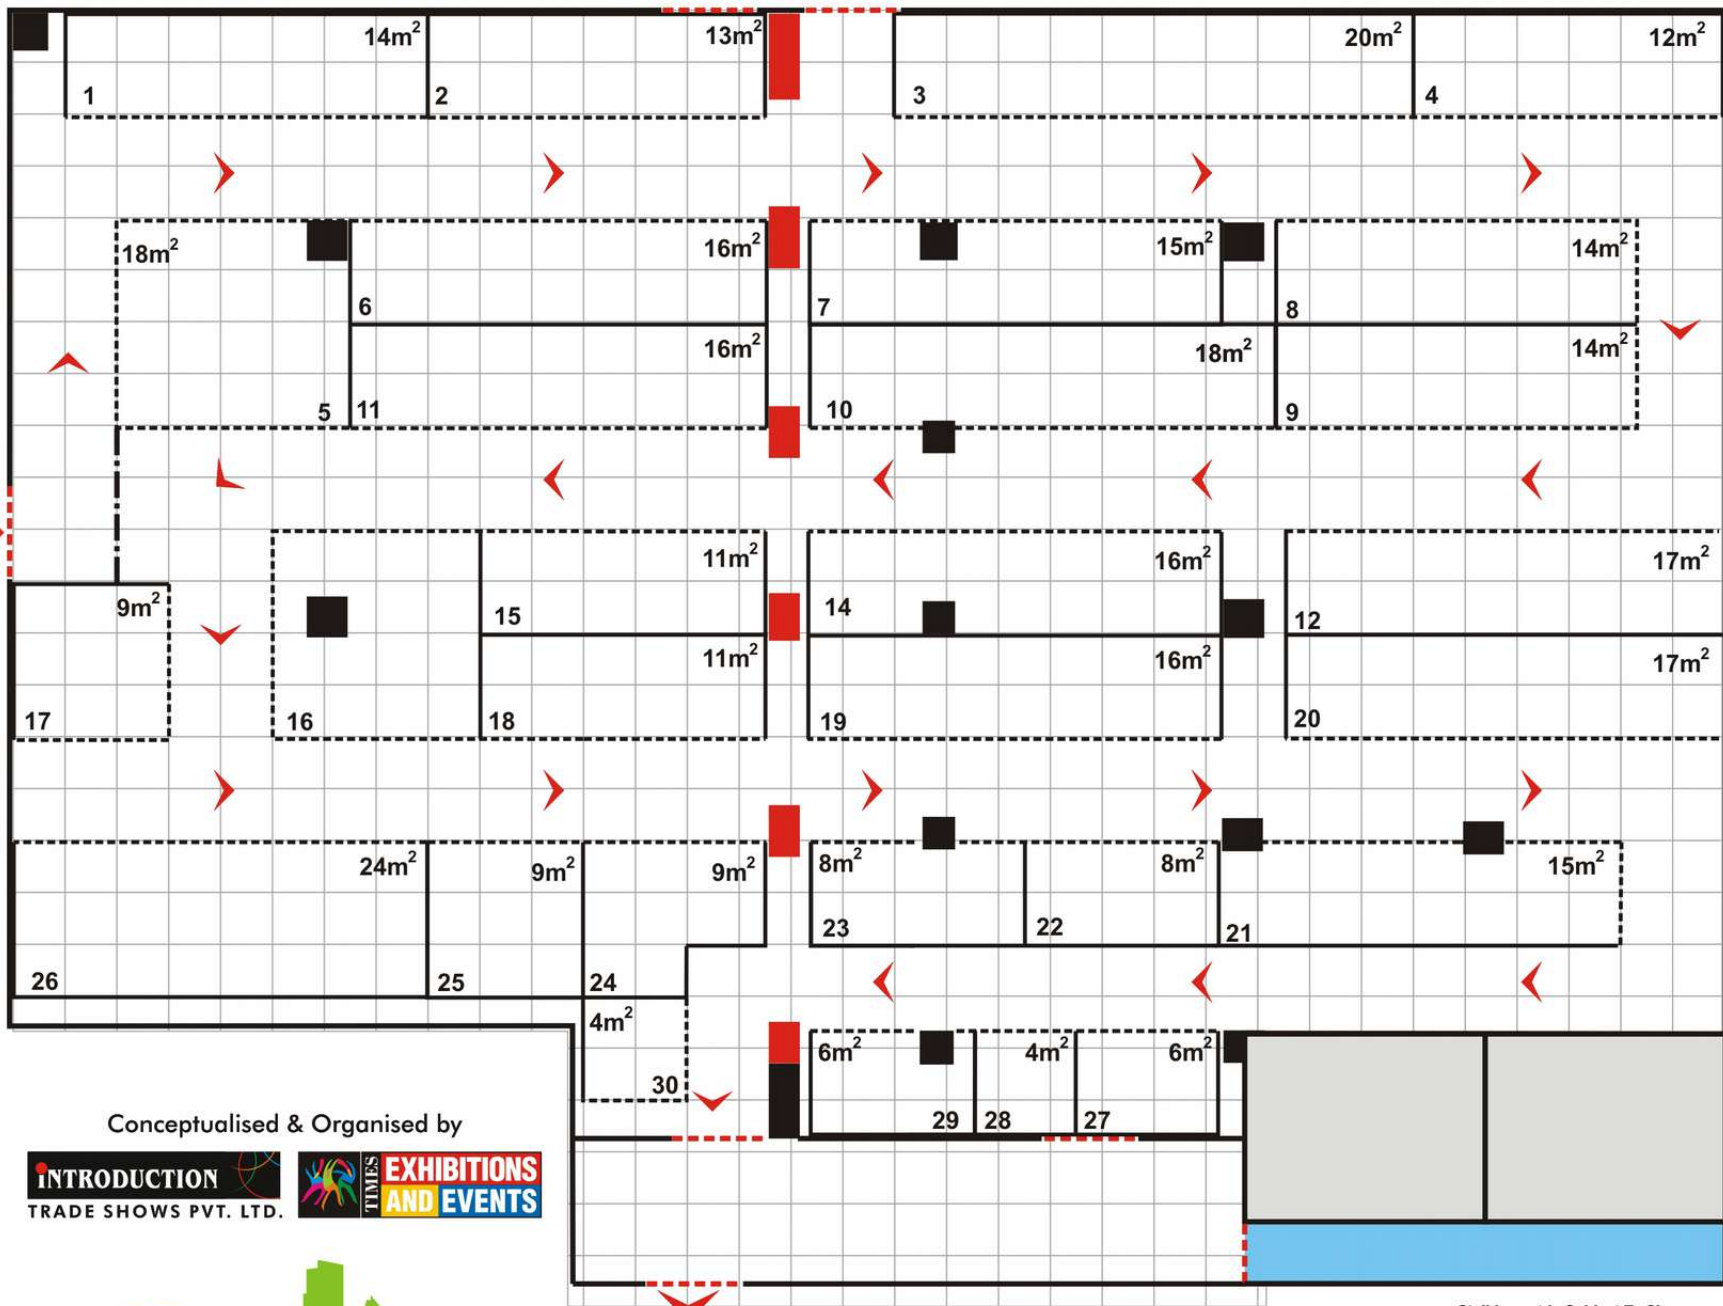

**JUNE  
9th & 10th  
THE  
THANE CLUB**  
Raheja Gardens,  
Teen Hath Naka, Thane (W)

Conceptualised & Organised by

Stall Layout Is Subject To Change  
\*\*\* Stall Height 8ft maximum

Layout